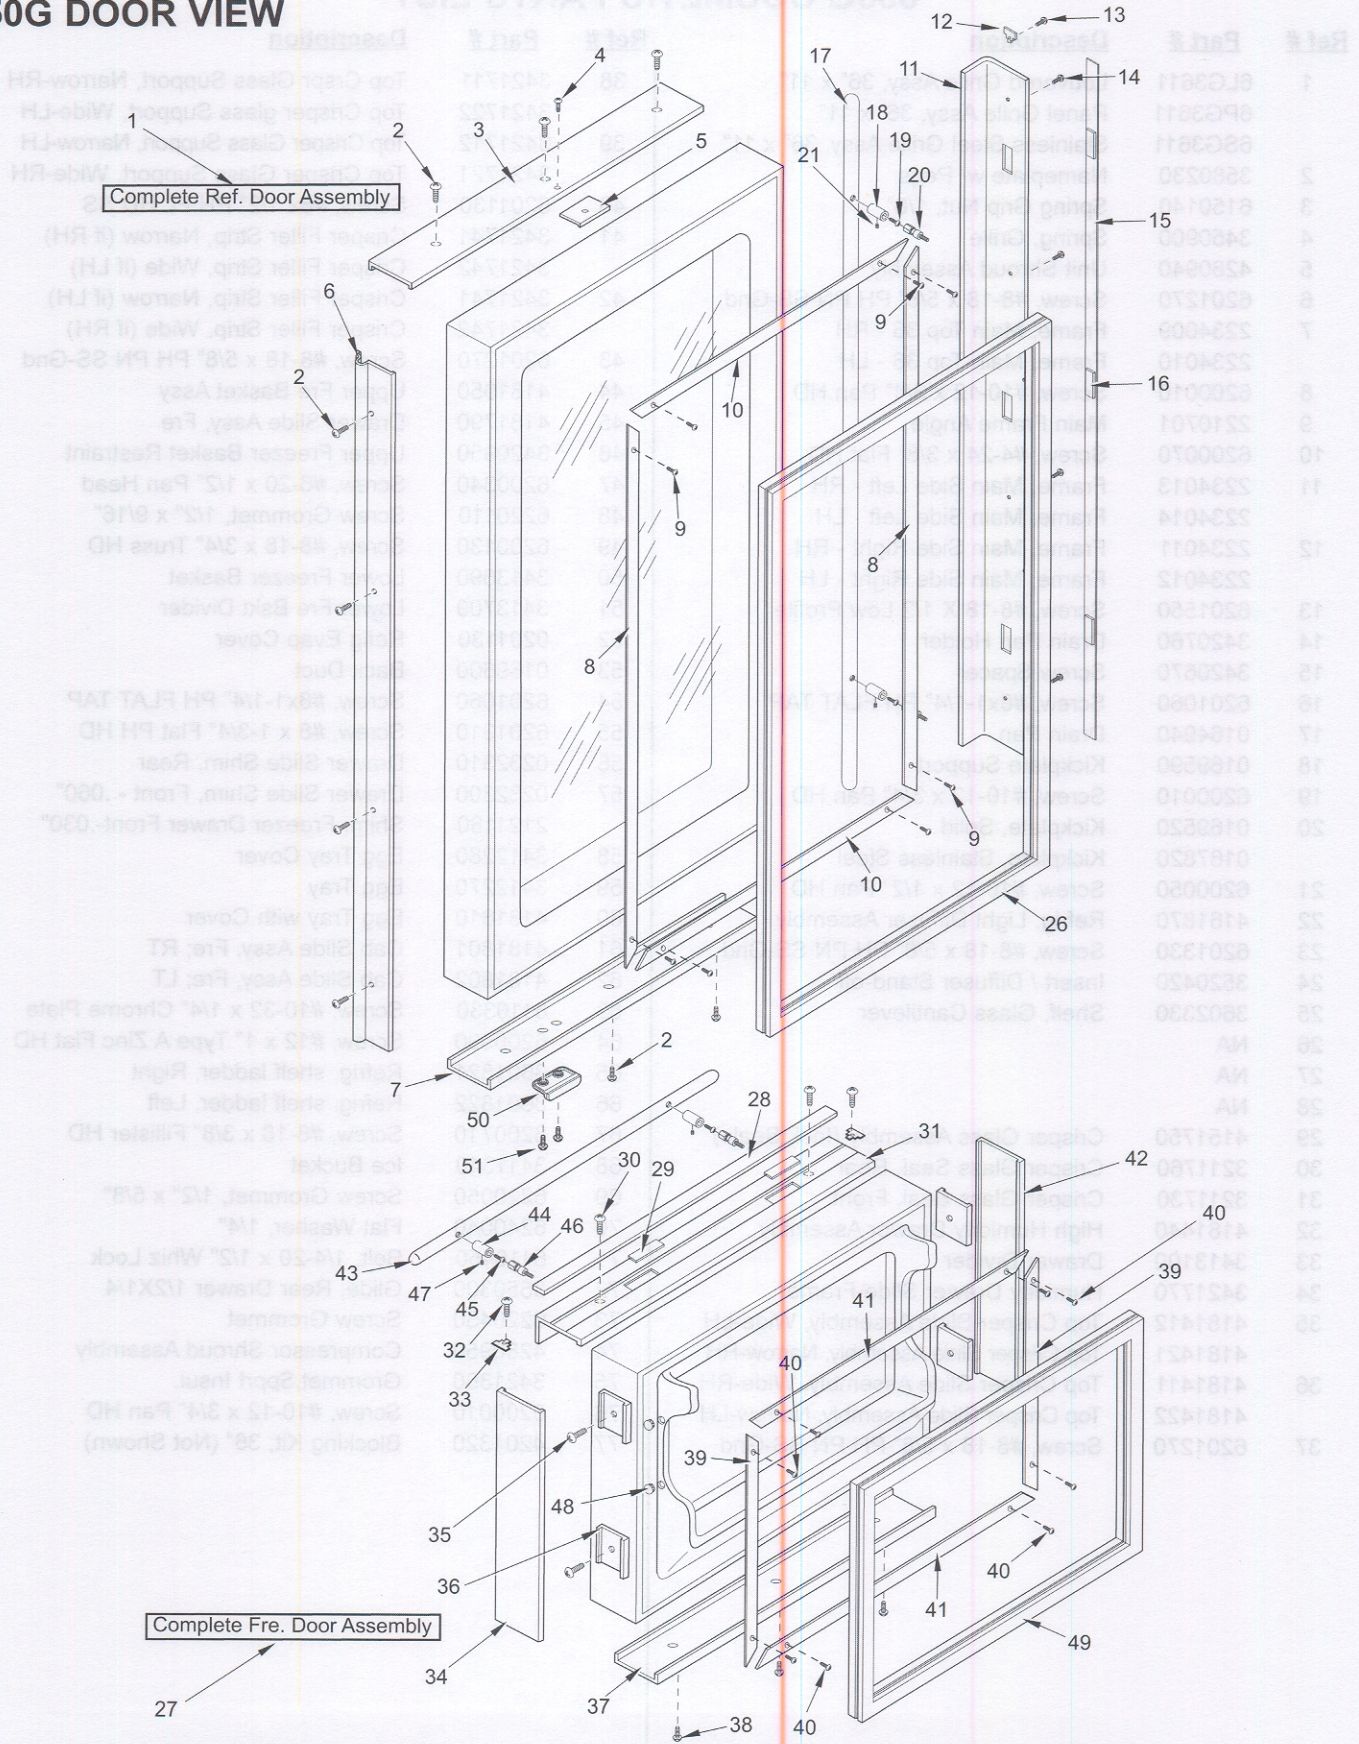

650G DOOR PARTS LIST

Ref #	Part #	Description	Ref #	Part #	Description
1	4134685	Door Assy,Ref 650G Frmd/Overlay-RH	22	NA	
	4134686	Door Assy,Ref 650G Frmd/Overlay-LH	23	NA	
	4134687	Door Assy,Ref 650HAG Frmd/Olay-RH	24	NA	
	4134688	Door Assy,Ref 650HAG Frmd/Olay-LH	25	NA	
	4134695	Door Assy, Ref 650G SS-RH	26	3212160	Door Gasket, Refrigerator
	4134696	Door Assy, Ref 650G SS-LH	27	4132795	Freezer Drawer Assy, Frame/Overlay
	4134697	Door Assy, Ref 650HAG SS-RH		4133215	Freezer Drawer Assy (SS)
	4134698	Door Assy, Ref 650HAG SS-LH	28	4131880	Handle/Trim Molding Assy, Freezer
NOTE: Door Assy's incl. Wire Harness / Top Hng Assy.			29	3451000	Magnet, Trim Strip
2	6200720	Screw, #8-18 x 1/2 Ph Truss Hd	30	6201300	Tapping Screw, #8 x 1/2
3	2230606	Refrig. Door Trim, Top - RH	31	4132250	Drawer Handle Assy, Freezer (Framed)
	2230608	Refrig. Door Trim, Top - LH		4132350	Handle-Side Door Trim, Freezer (Overlay)
4	6200720	Screw, #8-18 x 1/2 Ph Truss Hd	32	6180160	Rivet, Open End Blind, 1/8 x 3/16
5	4200940	Switch Depressor (Includes Screw)	33	3413340	Handle/Trim End Cap
6	3511140	Door Trim, Hinge Side - (SS Model)	34	2230701	Fre Drawer Trim, Rt Side
	3511141	Door Trim, Hinge Side - Mitered Corner	35	6180040	Pop Rivet, 3/16 x 1/8 Grip
7	2230607	Refrig. Door Trim, Bottom - RH	36	3450460	Clip, Door Trim
	2230609	Refrig. Door Trim, Bottom - LH	37	2230614	Freezer Drawer Trim, Bottom
8	3420240	Gasket Retainer, Side Ref, 47.438	38	6200720	Screw, #8-18 x 1/2 Ph Truss Hd
9	6200410	Screw, #8 x 1/2 Slot Head Hex	39	3420150	Gasket Retainer, 17.312
10	3420220	Gasket Retainer, 33.312"	40	6200410	Screw, #8 x 1/2 Slot Head Hex
11	4132240	Door Handle Assy, Refrig. (Framed)	41	3420220	Gasket Retainer, 33.312"
	4132340	Handle-side Door Trim, Rfrig. (Overlay)	42	2230702	Fre Drawer Trim, Lt Side
12	3413340	Handle/Trim End Cap	43	3511990	Handle, Door SS 1 X 30.312
13	6180160	Rivet, Open End Blind, 1/8 x 3/16		4133720	Handle Assy, Obr Standoff - Fre
14	6201300	Tapping Screw, #8 x 1/2	44	3512160	Standoff, SS Oval
15	4131870	Handle/Trim Molding Assy, Refrig.	45	6110540	Bolt, #10-24 x 1/2 Flat Socket HD
16	3451000	Magnet, Trim Strip	46	3511520	Handle Mounting Stud
17	3511980	Handle, Door SS 1 X 44.250	47	6110730	Set Screw #10-32 x 1/4 SS Cone
	4133700	Handle Assy, SS Obr Standoff	48	3550230	White Plastic Plug, 3/4
18	3512150	Standoff, SS Oval	49	3212120	Door Gasket, Fre.
19	6110540	Bolt, #10-24 x 1/2 Flat Socket HD	50	3430100	Closer, Door-Door Side
20	3511520	Handle Mounting Stud	51	6110060	Bolt, #10-32 x 5/8", Truss Head
21	6110730	Set Screw #10-32 x 1/4 SS Cone			

650G DOOR VIEW