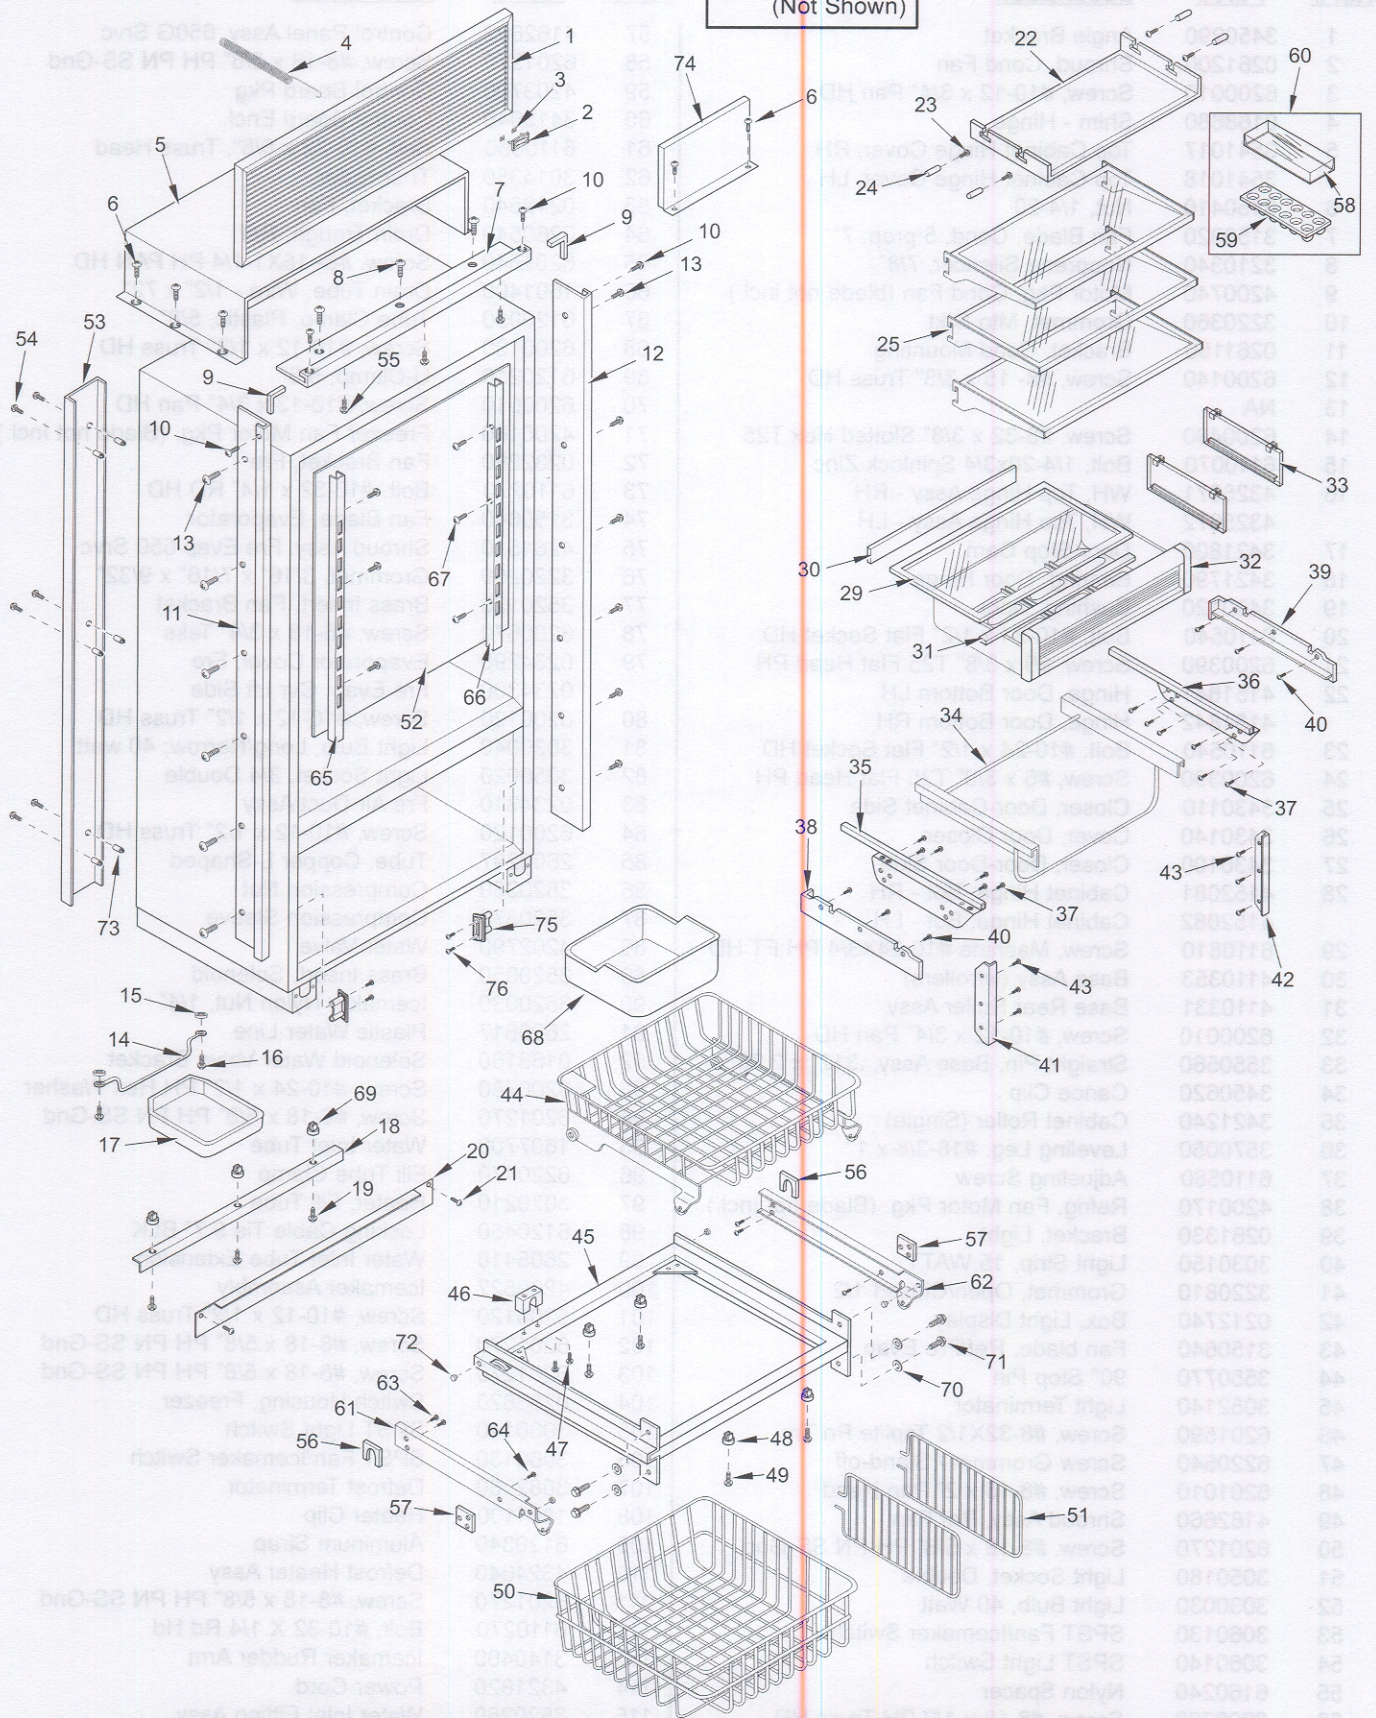

650G COSMETIC PARTS LIST

Ref #	Part #	Description	Ref #	Part #	Description
1	6LG3611	Louvered Grille Assy, 36" x 11"	38	3421711	Top Crspr Glass Support, Narrow-RH
	6PG3611	Panel Grille Assy, 36" x 11"		3421722	Top Crisper glass Support, Wide-LH
	6SG3611	Stainless Steel Grille Assy, 36" x 11"	39	3421712	Top Crisper Glass Support, Narrow-LH
2	3580230	Nameplate w/ Pegs		3421721	Top Crisper Glass Support, Wide-RH
3	6150140	Spring Grip Nut, 1/8"	40	6201130	Screw, #8x 1/2" PH FL HD SS
4	3450900	Spring, Grille	41	3421741	Crisper Filler Strip, Narrow (if RH)
5	4280940	Unit Shroud Assembly		3421742	Crisper Filler Strip, Wide (if LH)
6	6201270	Screw, #8-18 x 5/8" PH PN SS-Gnd	42	3421741	Crisper Filler Strip, Narrow (if LH)
7	2234009	Frame, Main Top 36 - RH		3421742	Crisper Filler Strip, Wide (if RH)
	2234010	Frame, Main Top 36 - LH	43	6201270	Screw, #8-18 x 5/8" PH PN SS-Gnd
8	6200010	Screw, #10-12 x 3/4" Pan HD	44	4181950	Upper Fre Basket Assy
9	2210701	Main Frame Angle	45	4181790	Drawer Slide Assy, Fre
10	6200070	Screw, #4-24 x 3/8" Flat HD	46	3420950	Upper Freezer Basket Restraint
11	2234013	Frame, Main Side Left - RH	47	6200340	Screw, #6-20 x 1/2" Pan Head
	2234014	Frame, Main Side Left - LH	48	6220110	Screw Grommet, 1/2" x 9/16"
12	2234011	Frame, Main Side Right - RH	49	6200130	Screw, #8-18 x 3/4" Truss HD
	2234012	Frame, Main Side Right - LH	50	3413690	Lower Freezer Basket
13	6201550	Screw, #8-18 X 1/2 Low Profile	51	3413700	Lower Fre Bskt Divider
14	3420760	Drain Pan Holder	52	0201130	Refig Evap Cover
15	3420670	Screw Spacer	53	0169600	Back Duct
16	6201060	Screw, #8x1-1/4" PH FLAT TAP	54	6201060	Screw, #8x1-1/4" PH FLAT TAP
17	0164940	Drain Pan	55	6201310	Screw, #8 x 1-3/4" Flat PH HD
18	0169590	Kickplate Support	56	0232310	Drawer Slide Shim, Rear
19	6200010	Screw, #10-12 x 3/4" Pan HD	57	0232300	Drawer Slide Shim, Front - .060"
20	0169520	Kickplate, Solid		2121180	Shim, Freezer Drawer Front-.030"
	0167820	Kickplate, Stainless Steel	58	3412280	Egg Tray Cover
21	6200050	Screw, #10-12 x 1/2" Pan HD	59	3412270	Egg Tray
22	4161870	Refig. Light Diffuser Assembly	60	4131810	Egg Tray with Cover
23	6201330	Screw, #8-18 x 5/8" PH PN SS-Gnd	61	4181801	Cab Slide Assy, Fre; RT
24	3520420	Insert / Diffuser Stand-off	62	4181802	Cab Slide Assy, Fre; LT
25	3602330	Shelf, Glass Cantilever	63	6110330	Screw, #10-32 x 1/4" Chrome Plate
26	NA		64	6200590	Screw, #12 x 1" Type A Zinc Flat HD
27	NA		65	3601821	Refig. shelf ladder, Right
28	NA		66	3601822	Refig. shelf ladder, Left
29	4151750	Crisper Glass Assembly (Incl. Seals)	67	6200710	Screw, #8-18 x 3/8" Fillister HD
30	3211760	Crisper Glass Seal, Rear	68	3411340	Ice Bucket
31	3211730	Crisper Glass Seal, Front	69	6220050	Screw Grommet, 1/2" x 5/8"
32	4181440	High Humidity Drawer Assembly	70	6240040	Flat Washer, 1/4"
33	3413100	Drawer Divider	71	6110450	Bolt, 1/4-20 x 1/2" Whiz Lock
34	3421770	Humidity Drawer Slide-Frame	72	3550300	Glide, Rear Drawer 1/2X1/4
35	4181412	Top Crisper Slide Assembly, Wide-LH	73	6220430	Screw Grommet
	4181421	Top Crisper Slide Assembly, Narrow-RH	74	4280950	Compressor Shroud Assembly
36	4181411	Top Crisper Slide Assembly, Wide-RH	75	3421860	Grommet, Spprt Insul.
	4181422	Top Crisper Slide Assembly, Narrow-LH	76	6200010	Screw, #10-12 x 3/4" Pan HD
37	6201270	Screw, #8-18 x 5/8" PH PN SS-Gnd	77	4201320	Blocking Kit; 36" (Not Shown)

650G COSMETIC VIEW

77 - Blocking Kit
(Not Shown)