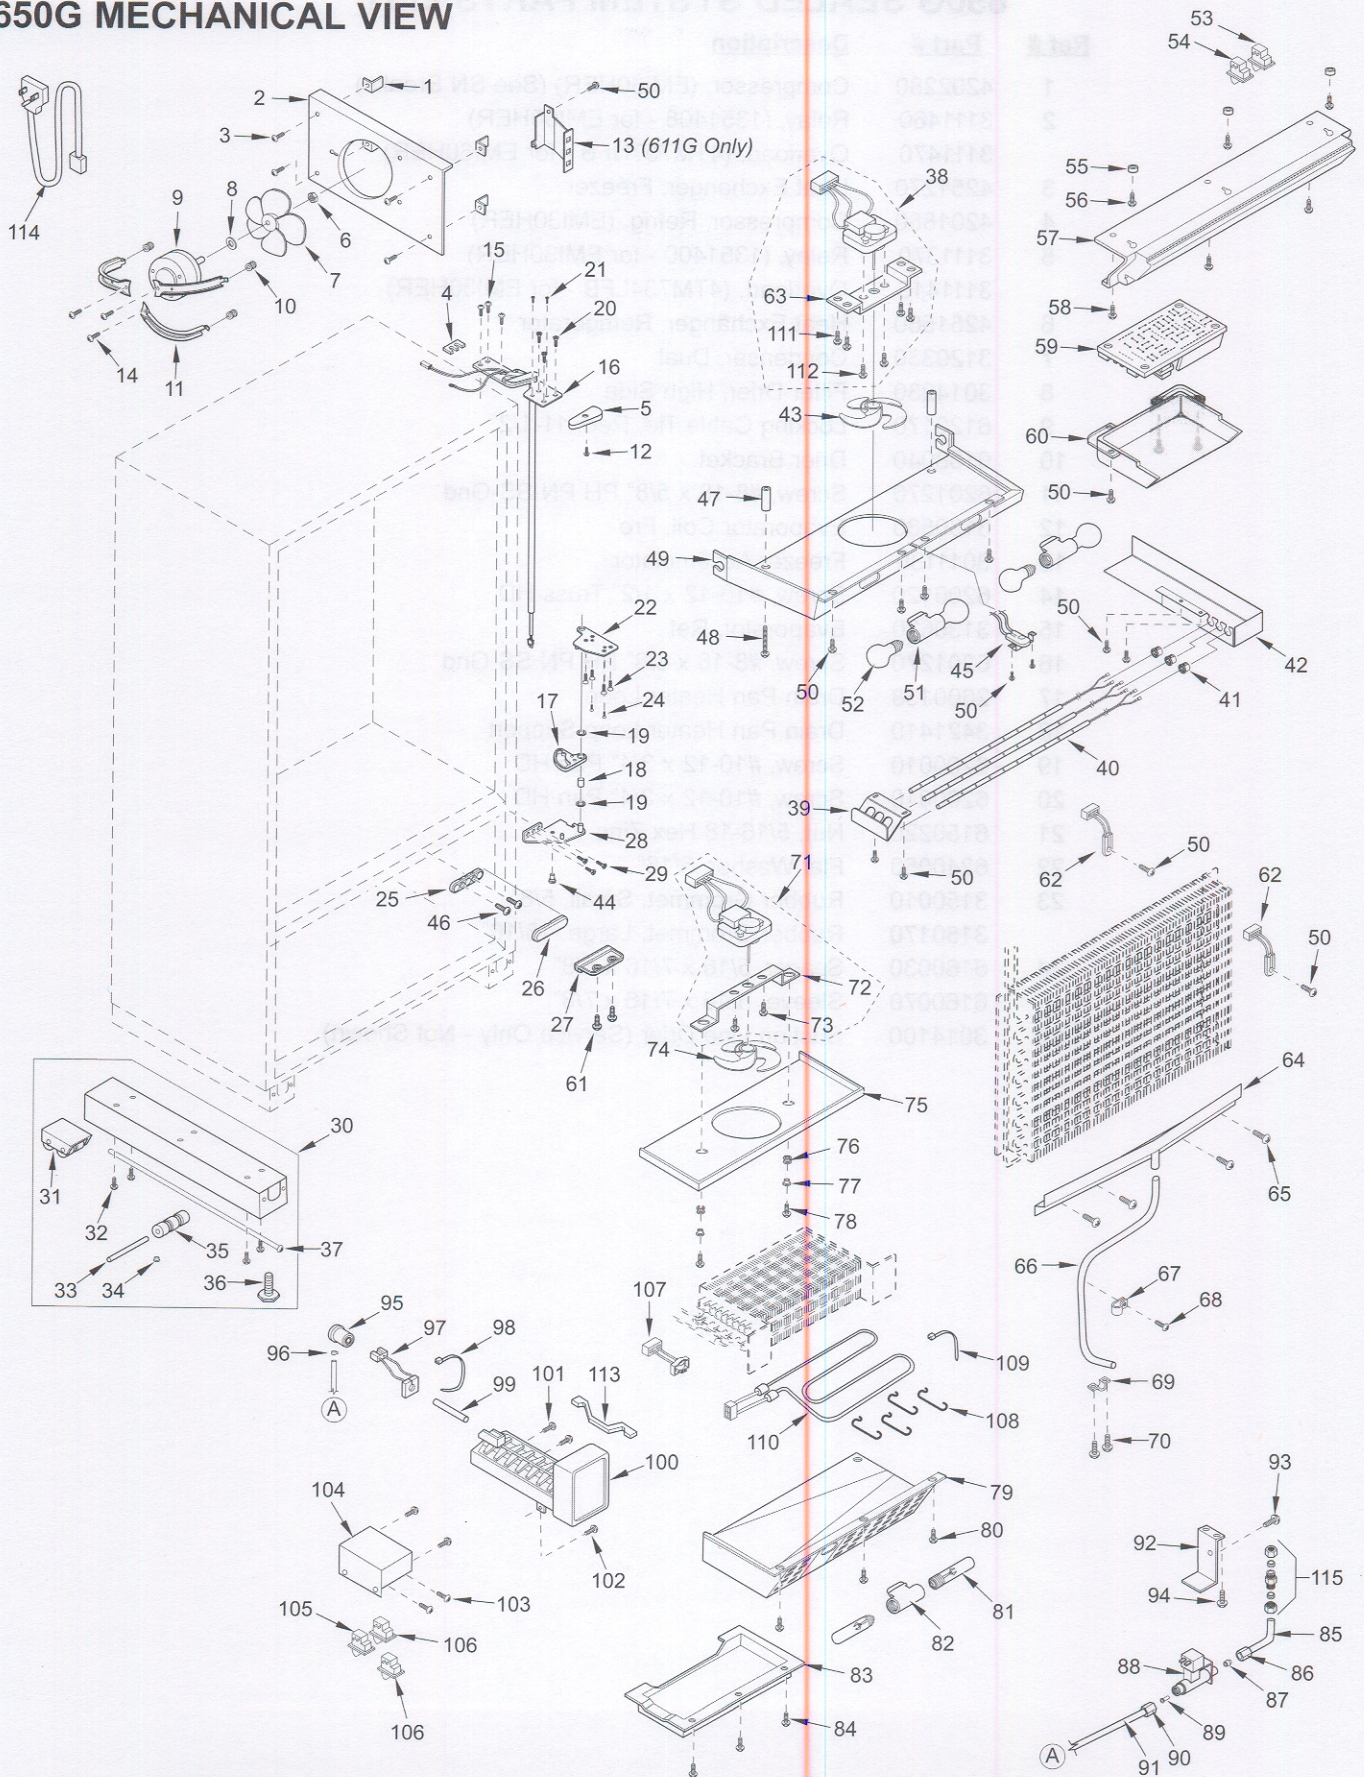

Ref #	Part #	Description	Ref #	Part #	Description
1	3450290	Angle Bracket	57	4162692	Control Panel Assy, 650G Srvc
2	0261200	Shroud, Cond Fan	58	6201270	Screw, #8-18 x 5/8" PH PN SS-Gnd
3	6200010	Screw, #10-12 x 3/4" Pan HD	59	4203790	Control Board Pkg
4	0168680	Shim - Hinge	60	3413940	Control Board Encl.
5	3541017	Top Cabinet Hinge Cover, RH	61	6110060	Bolt, #10-32 x 5/8", Truss Head
	3541018	Top Cabinet Hinge Cover, LH	62	3014350	Thermistor
6	6150410	Nut, 1/4-20	63	0212540	Bracket, Fan
7	3150320	Fan Blade, Cond, 5 prop, 7"	64	0260540	Drain Trough, Ref
8	3210340	Neoprene Silencer, 7/8"	65	6201540	Screw, #8- 15X1-1/4 PH PAN HD
9	4200740	Motor Pkg, Cond Fan (blade not incl.)	66	1601400	Drain Tube, Wire - 1/2" x 72"
10	3220360	Grommet, Mtg Brkt	67	6120050	Tube Clamp, Plastic, 5/8"
11	0261150	Bracket, Cond Mounting	68	6200120	Screw, #10-12 x 1/2" Truss HD
12	6200140	Screw, #8- 15 x 3/8" Truss HD	69	6120210	U-Clamp, 5/8"
13	NA		70	6200010	Screw, #10-12 x 3/4" Pan HD
14	6200490	Screw, #8-32 x 3/8" Slotted Hex T25	71	4200160	Freezer Fan Motor Pkg. (Blade not Incl.)
15	6110070	Bolt, 1/4-20x3/4 Spinlock Zinc	72	0232280	Fan Bracket, Fre
16	4325671	WH, Top Hinge Assy - RH	73	6110270	Bolt, #10-32 x 1/4" RD HD
	4325672	WH, Top Hinge Assy - LH	74	3150640	Fan Blade, Evaporator
17	3421800	Door Stop Cam	75	4281510	Shroud Assy, Fre Evap 650 Srvc
18	3421790	Bearing, Door Hinge	76	3220250	Grommet, 3/16" x 7/16" x 9/32"
19	3430120	Bushing, Door	77	3520120	Brass Insert, Fan Bracket
20	6110540	Bolt, #10-24 x 1/2" Flat Socket HD	78	6200670	Screw, #6-18 x 3/4" TekS
21	6200390	Screw, #6 x 3/8" T25 Flat Head PH	79	0234290	Evaporator Cover, Fre
22	4151841	Hinge, Door Bottom LH		0234300	Fre Evap. Cvr Lft Side
	4151842	Hinge, Door Bottom RH	80	6200120	Screw, #10-12 x 1/2" Truss HD
23	6110540	Bolt, #10-24 x 1/2" Flat Socket HD	81	3030040	Light Bulb, Long/Narrow; 40 watt
24	6200390	Screw, #6 x 3/8" T25 Flat Head PH	82	3050020	Light Socket, 3/4 Double
25	3430110	Closer, Door-Cabinet Side	83	0234310	Fre Air Duct Assy
26	3430140	Cover, Door Closer	84	6200120	Screw, #10-12 x 1/2" Truss HD
27	3430100	Closer, Door-Door Side	85	2600297	Tube, Copper L-Shaped
28	4152081	Cabinet Hinge, Bot - RH	86	3520380	Compression Nut
	4152082	Cabinet Hinge, Bot - LH	87	3520370	Compression Sleeve
29	6110810	Screw, Machine #10-24X3/4 PH FT HD	88	4202790	Water Valve
30	4110353	Base Assy (w/rollers)	89	3520050	Brass Insert, Solenoid
31	4110331	Base Rear Roller Assy	90	3520030	Icemaker Nylon Nut, 1/4"
32	6200010	Screw, #10-12 x 3/4" Pan HD	91	2600617	Plastic Water Line
33	3550560	Straight Pin, Base Assy, .312" x 2.88"	92	0168160	Solenoid Water Valve Bracket
34	3450620	Canoe Clip	93	6200780	Screw, #10-24 x 1/2" PH Hex Washer
35	3421240	Cabinet Roller (Single)	94	6201270	Screw, #8-18 x 5/8" PH PN SS-Gnd
36	3570050	Leveling Leg, #18-3/8 x 1"	95	1607700	Water Inlet Tube
37	6110580	Adjusting Screw	96	6220470	Fill Tube Clamp
38	4200170	Refrig. Fan Motor Pkg. (Blade not Incl.)	97	3070210	Heater, Fill Tube
39	0261330	Bracket, Light	98	6120450	Locking Cable Tie 9.7" BLK
40	3030150	Light Strip, 15 WATT	99	2605410	Water Inlet Tube Extension
41	3220810	Grommet, Open/Closed 1/2	100	4200522	Icemaker Assembly
42	0212740	Box, Light Display	101	6200120	Screw, #10-12 x 1/2" Truss HD
43	3150640	Fan blade, Ref/Fre Evap.	102	6201270	Screw, #8-18 x 5/8" PH PN SS-Gnd
44	3550770	90° Stop Pin	103	6201270	Screw, #8-18 x 5/8" PH PN SS-Gnd
45	3082140	Light Terminator	104	0233820	Switch Housing, Freezer
46	6201590	Screw, #8-32X1/2 Taplite Pn Trx	105	3060140	SPST Light Switch
47	6220540	Screw Grommet / Stand-off	106	3060130	SPST Fan/Icemaker Switch
48	6201010	Screw, #8-15 x 2" Pan Head	107	3082060	Defrost Terminator
49	4162660	Shroud Assy, Ref Fan	108	1801100	Heater Clip
50	6201270	Screw, #8-18 x 5/8" PH PN SS-Gnd	109	6120340	Aluminum Strap
51	3050180	Light Socket, Double	110	4324640	Defrost Heater Assy
52	3030030	Light Bulb, 40 Watt	111	6201270	Screw, #8-18 x 5/8" PH PN SS-Gnd
53	3060130	SPST Fan/Icemaker Switch	112	6110270	Bolt, #10-32 X 1/4 Rd Hd
54	3060140	SPST Light Switch	113	3140400	Icemaker Rudder Arm
55	6160240	Nylon Spacer	114	4321820	Power Cord
56	6200720	Screw, #8-18 x 1/2 PH Truss HD	115	3520250	Water Inlet Fitting Assy

650G MECHANICAL VIEW